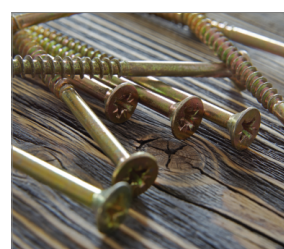

## RT-BIT-ADAP/2M antgalio laikiklis su 2 magnetais

Antgalio laikiklis su 2 magnetais, kurie tvirtai prilaiko varžtus pritaikant įvairiuose substratuose

#### Savybės ir privalumai

- [Lithuanian]: Ring and thread of the adapter allow screwing the screws to the desired depth
- [Lithuanian]: Powerful internal magnet properly holds the tip and the screw while screwdriving
- [Lithuanian]: Additional magnet on the ring for easy screwdriving in hard to reach places, prevents rapid wear of the tip
- [Lithuanian]: 1/4" (6.35mm) grip allows using most screwdrivers and cordless drills on the market

#### Naudojimas

- Tikslesnis varžtų prilaikymas naudojant ant įvairių pagrindų