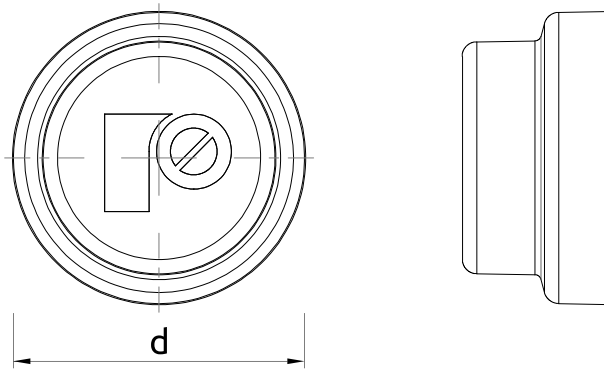

## R-FF1-CAP Cover cap for frame fixing R-FF1 and R-FFS

Cover cap for aesthetic installation of frame fixings with the SW13 head size, available in many colour versions

#### Applications

- Door and window frames

**Product information**

Size	Product Code	Bolt		Diameter	RAL Colour
		Head size			
		Sw	d		
		[mm]			
19,6	R-FF1-CAP-1001	13	19.6	1001	
	R-FF1-CAP-6020	13	19.6	6020	
	R-FF1-CAP-7024	13	19.6	7024	
	R-FF1-CAP-7035	13	19.6	7035	
	R-FF1-CAP-7043	13	19.6	7043	
	R-FF1-CAP-8017	13	19.6	8017	
	R-FF1-CAP-9002	13	19.6	9002	
	R-FF1-CAP-9005	13	19.6	9005	
	R-FF1-CAP-9016	13	19.6	9016	