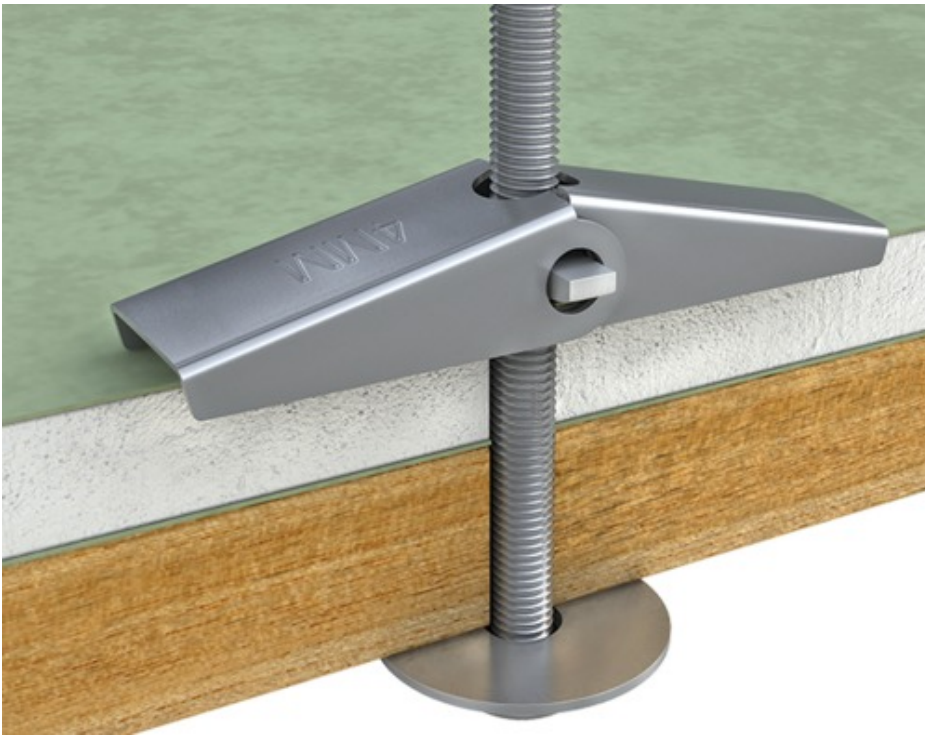

R-S1-SPO SPRING TOGGLE

Self-acting anchor

PACKAGING

FEATURES AND BENEFITS

Each packaging features two highly functional solutions: the Ziploc type re-sealable zipper and the sturdy upper packaging section. This allows for the bag to be opened and closed multiple times, provides for secure storage of products for a long time, and facilitates display by preventing the bag from folding.

Depending on the product type, and its weight in particular, the Rawlplug comes in two standard thickness versions. All this to ensure durability and strength of our packaging in transport, the highest quality of product display, and ultimately also long-lasting storage.

PRODUCT

FEATURES AND BENEFITS

Long screw of the toggle fixing allows use in boards of various thicknesses and with thick attachments, offering maximum flexibility.

Wide transition beams ensure a good load distribution allowing high load-bearing capacity

Allows easy installation for fastenings behind thick panels in very flat cavities.

Self-acting anchor with easy installation.

Suitable for overhead applications

BASE MATERIALS

Plasterboard

Chipboard

Oriented Strand Board