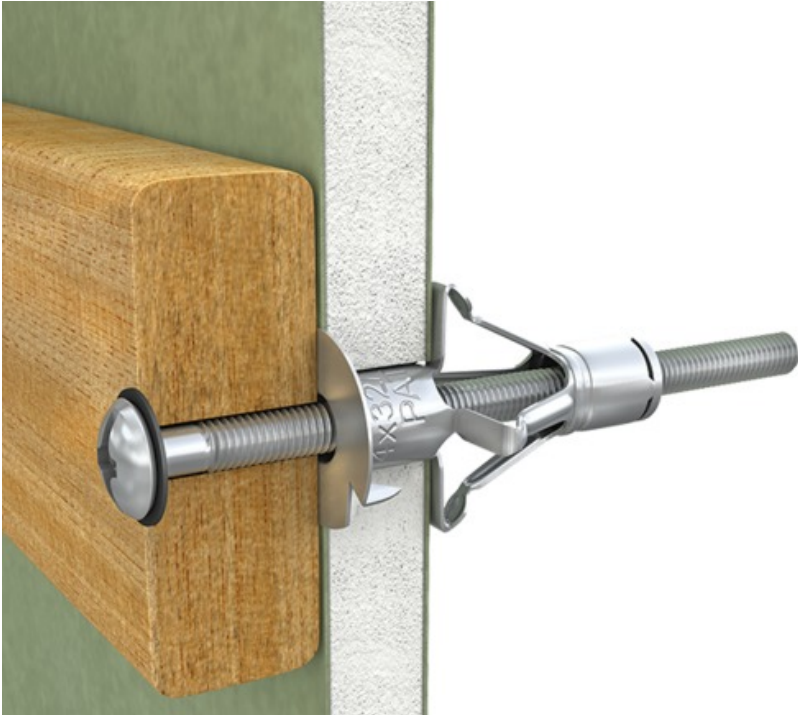

PACKAGING

FEATURES AND BENEFITS

Each packaging features two highly functional solutions: the Ziploc type re-sealable zipper and the sturdy upper packaging section. This allows for the bag to be opened and closed multiple times, provides for secure storage of products for a long time, and facilitates display by preventing the bag from folding.

Depending on the product type, and its weight in particular, the Rawlplug comes in two standard thickness versions. All this to ensure durability and strength of our packaging in transport, the highest quality of product display, and ultimately also long-lasting storage.

PRODUCT

FEATURES AND BENEFITS

Due to extensive range the SM INTERSET is suitable for board building materials with a thickness 2-38mm, it allows for a number of different applications.

The fixing can be installed using normal screwdriver, or installation pliers.

One piece stamping, with integral thread and flange for increased reliability.

Hinged legs designed to maximise load-bearing capacity

Large contact area of expanded arms increases load-bearing capacity and security.