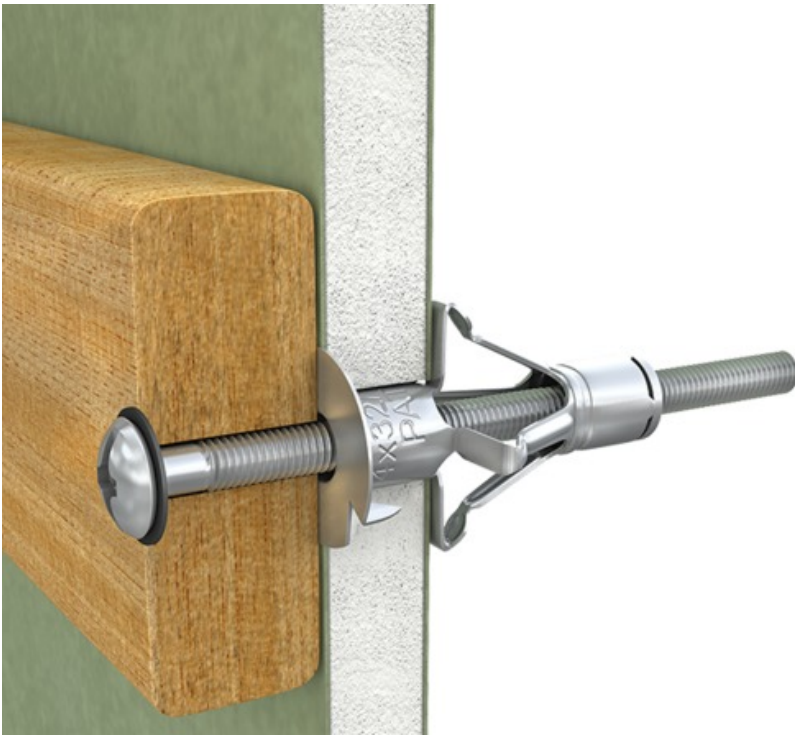

PRODUCT

FEATURES AND BENEFITS

Due to extensive range the SM INTERSET is suitable for board building materials with a thickness 2-38mm, it allows for a number of different applications.

The fixing can be installed using normal screwdriver, or installation pliers.

One piece stamping, with integral thread and flange for increased reliability.

Hinged legs designed to maximise load-bearing capacity

Large contact area of expanded arms increases load-bearing capacity and security.