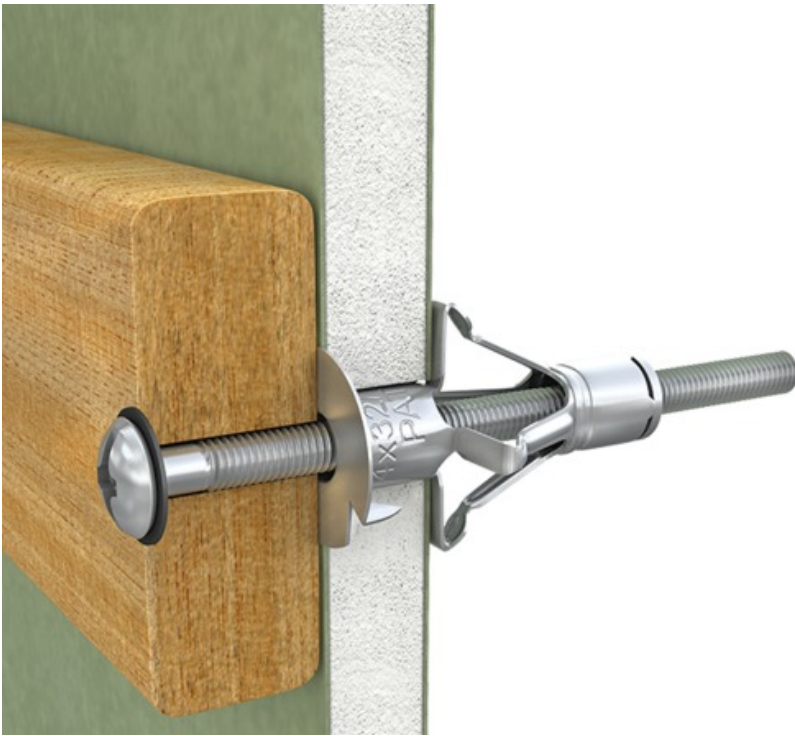

R-S1-SM INTERSET HOLLOW WALL ANCHOR

Inter-set fixing for permanent anchorages in cavity walls. Zinc-plated metal fixing with metric screw

PACKAGING

FEATURES AND BENEFITS

Each packaging features two highly functional solutions: the Ziploc type re-sealable zipper and the sturdy upper packaging section. This allows for the bag to be opened and closed multiple times, provides for secure storage of products for a long time, and facilitates display by preventing the bag from folding.

Depending on the product type, and its weight in particular, the Rawlplug comes in two standard thickness versions. All this to ensure durability and strength of our packaging in transport, the highest quality of product display, and ultimately also long-lasting storage.

The bags are made entirely of low-density polyethylene, which makes them suitable for recycling and reduces the related purchase costs

PRODUCT

FEATURES AND BENEFITS

Due to extensive range the SM INTERSET is suitable for board building materials with a thickness 2-38mm, it allows for a number of different applications.

The fixing can be installed using normal screwdriver, or installation pliers.

One piece stamping, with integral thread and flange for increased reliability.

Hinged legs designed to maximise load-bearing capacity