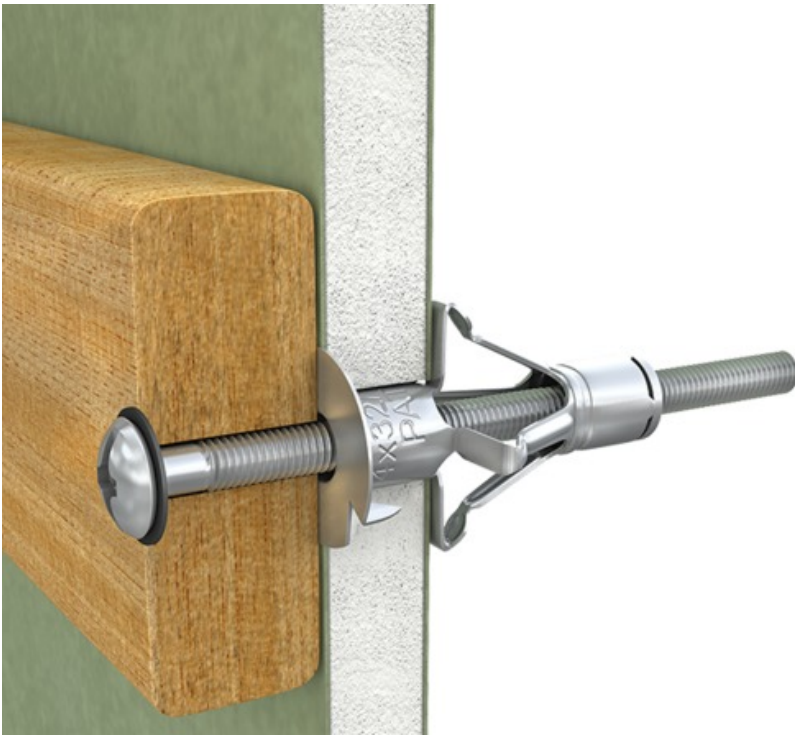

R-S1-SM INTERSET HOLLOW WALL ANCHOR

Inter-set fixing for permanent anchorages in cavity walls. Zinc-plated metal fixing with metric screw

PACKAGING

FEATURES AND BENEFITS

Each packaging features two highly functional solutions: the Ziploc type re-sealable zipper and the sturdy upper packaging section. This allows for the bag to be opened and closed multiple times, provides for secure storage of products for a long time, and facilitates display by preventing the bag from folding.

Depending on the product type, and its weight in particular, the Rawlplug comes in two standard thickness versions. All this to ensure durability and strength of our packaging in transport, the highest quality of product display, and ultimately also long-lasting storage.

PRODUCT

FEATURES AND BENEFITS

Due to extensive range the SM INTERSET is suitable for board building materials with a thickness 2-38mm, it allows for a number of different applications.

The fixing can be installed using normal screwdriver, or installation pliers.

One piece stamping, with integral thread and flange for increased reliability.

Hinged legs designed to maximise load-bearing capacity

Large contact area of expanded arms increases load-bearing capacity and security.