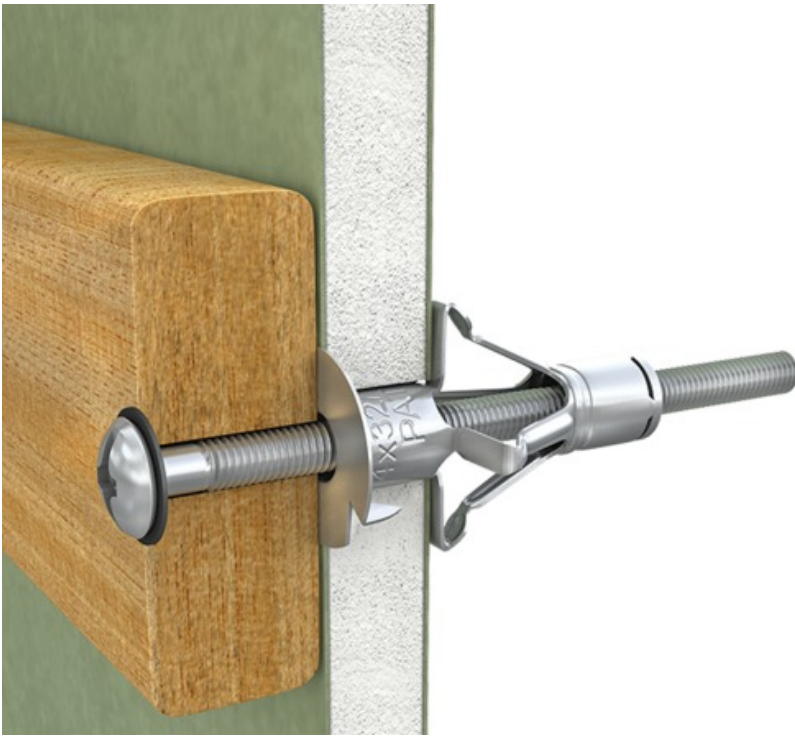

R-S1-SM INTERSET HOLLOW WALL ANCHOR

Inter-set fixing for permanent anchorages in cavity walls. Zinc-plated metal fixing with metric screw

PACKAGING

FEATURES AND BENEFITS

Each packaging features two highly functional solutions: the Ziploc type re-sealable zipper and the sturdy upper packaging section. This allows for the bag to be opened and closed multiple times, provides for secure storage of products for a long time, and facilitates display by preventing the bag from folding.

Depending on the product type, and its weight in particular, the Rawlplug comes in two standard thickness versions. All this to ensure durability and strength of our packaging in transport, the highest quality of product display, and ultimately also long-lasting storage.

F (mm)
145 X 290

PRODUCT

FEATURES AND BENEFITS

Due to extensive range the SM INTERSET is suitable for board building materials with a thickness 2-38mm, it allows for a number of different applications.

The fixing can be installed using normal screwdriver, or installation pliers.

One piece stamping, with integral thread and flange for increased reliability.

Hinged legs designed to maximise load-bearing capacity

Large contact area of expanded arms increases load-bearing capacity and security.